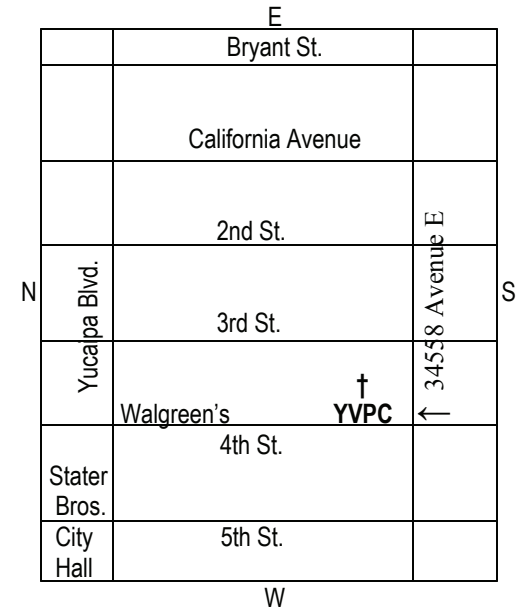

The Church with the Purple
Doors* welcomes you to
Join us for worship and
celebration...

Yucaipa Valley Presbyterian Church

Located at 34558 Avenue E
Just off 4th street...

We believe that all things are possible through Jesus
Christ and that it is our mission to share the good news of
God's promises and love.